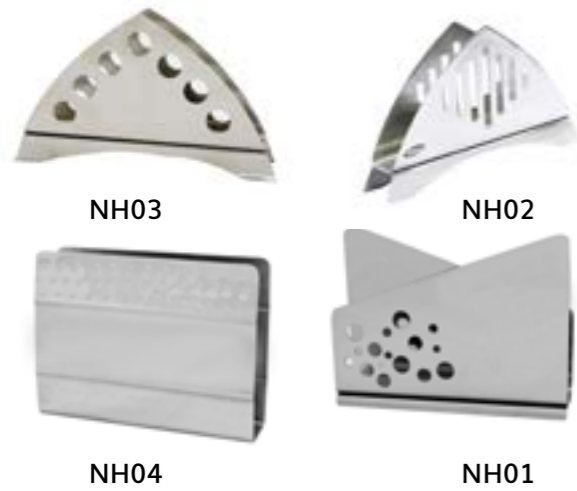

COFFEE FLASK 600ML

COFFEE FLASK 1000ML

COFFEE FLASK 1500ML

TABLE ACCESSORIES

SNP03      SNP02  
SNP01      SNP04

SALT & PEPPER SHAKERS

CS03      CS01  
CS02

COASTERS

NH03      NH02  
NH04      NH01

NAKPIN HOLDERS

TP01   ST01   BV01   TP03   ST03   BV03  
TOOTH PICK HOLDER, STRAW HOLDER, BUD VASE

MENU CARD HOLDER

SUGAR SACHET HOLDER

TABLE ACCESSORIES

SP01      SP02

SOUP BOWLS  
PLAIN / HAMMERED  
CAPACITY : 300 ML