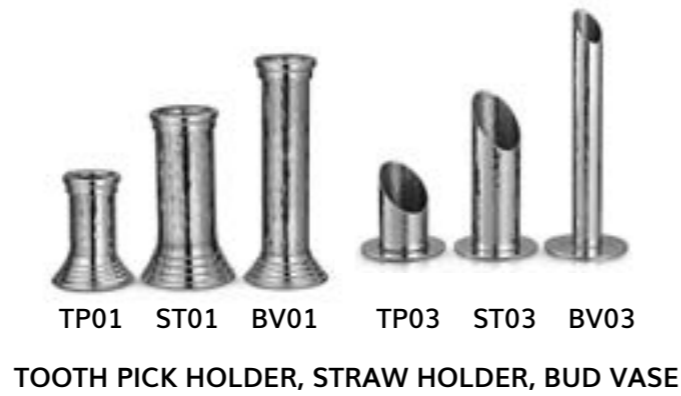

NH03      NH02  
NH04      NH01

NAKPIN HOLDERS

TP01   ST01   BV01   TP03   ST03   BV03  
TOOTH PICK HOLDER, STRAW HOLDER, BUD VASE

MENU CARD HOLDER

SUGAR SACHET HOLDER

TABLE ACCESSORIES

SP01      SP02

SOUP BOWLS  
PLAIN / HAMMERED  
CAPACITY : 300 ML