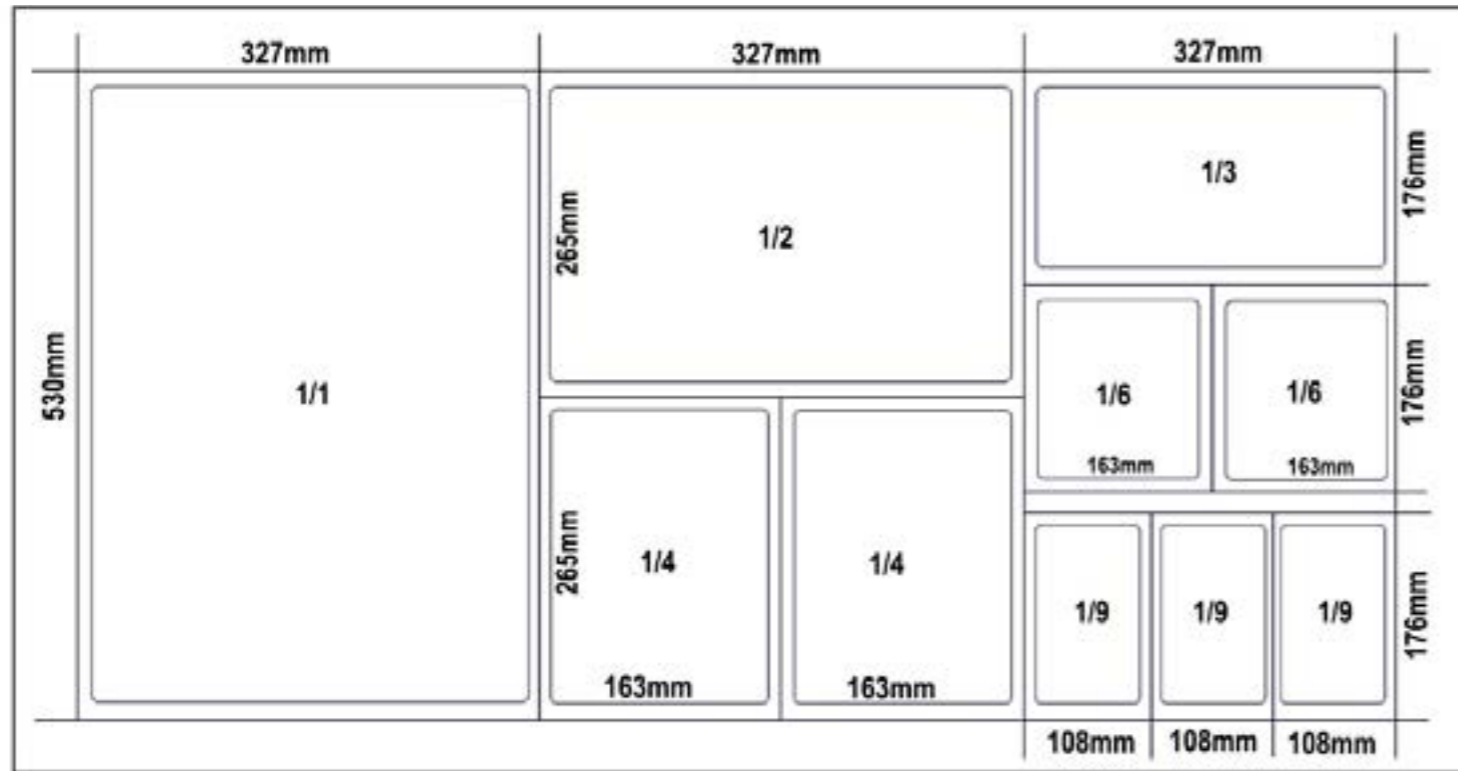

GN PAN 1/1(530 MM X 325MM)
SIZE IN MM
1/1 X 65 MM DEEP 530 X 325 X 65
1/1 X100 MM DEEP 530 X 325 X 100
1/1 X 150 MM DEEP 530 X 325 X 150
1/1 X 200 MM DEEP 530 X 325 X 200
1/1 LID 530 X 325